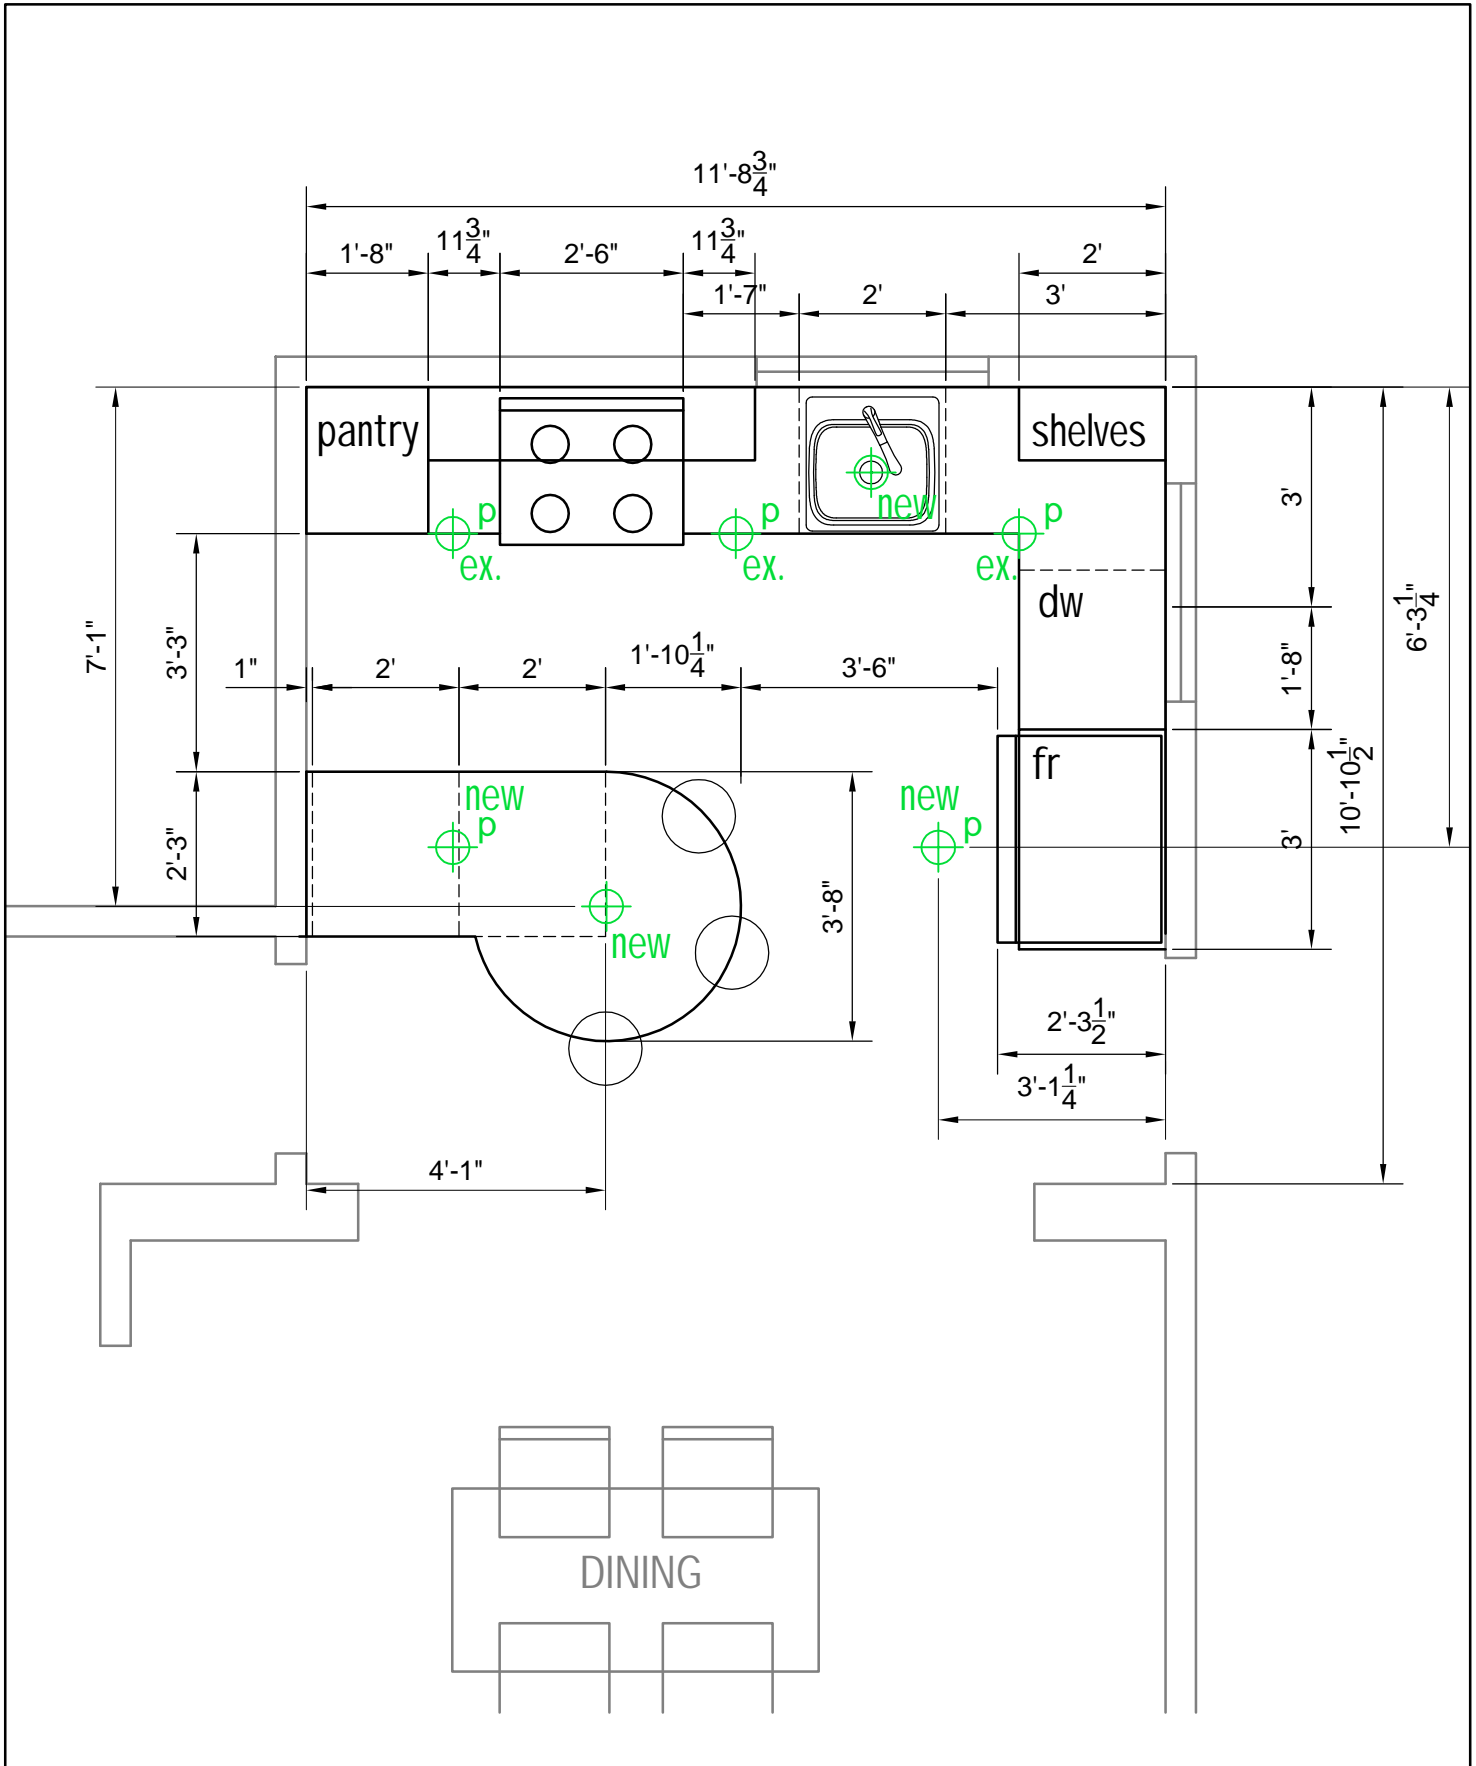

Make It Home
Design / Build Renovation Company
71 Ferndale Avenue
Winnipeg, Manitoba, R3H 1T7
Ph: (204) 290-8113

New Kitchen Plan
Winnipeg, Manitoba

DATE:
2008

SCALE:
3/8"=1'-0"

A2