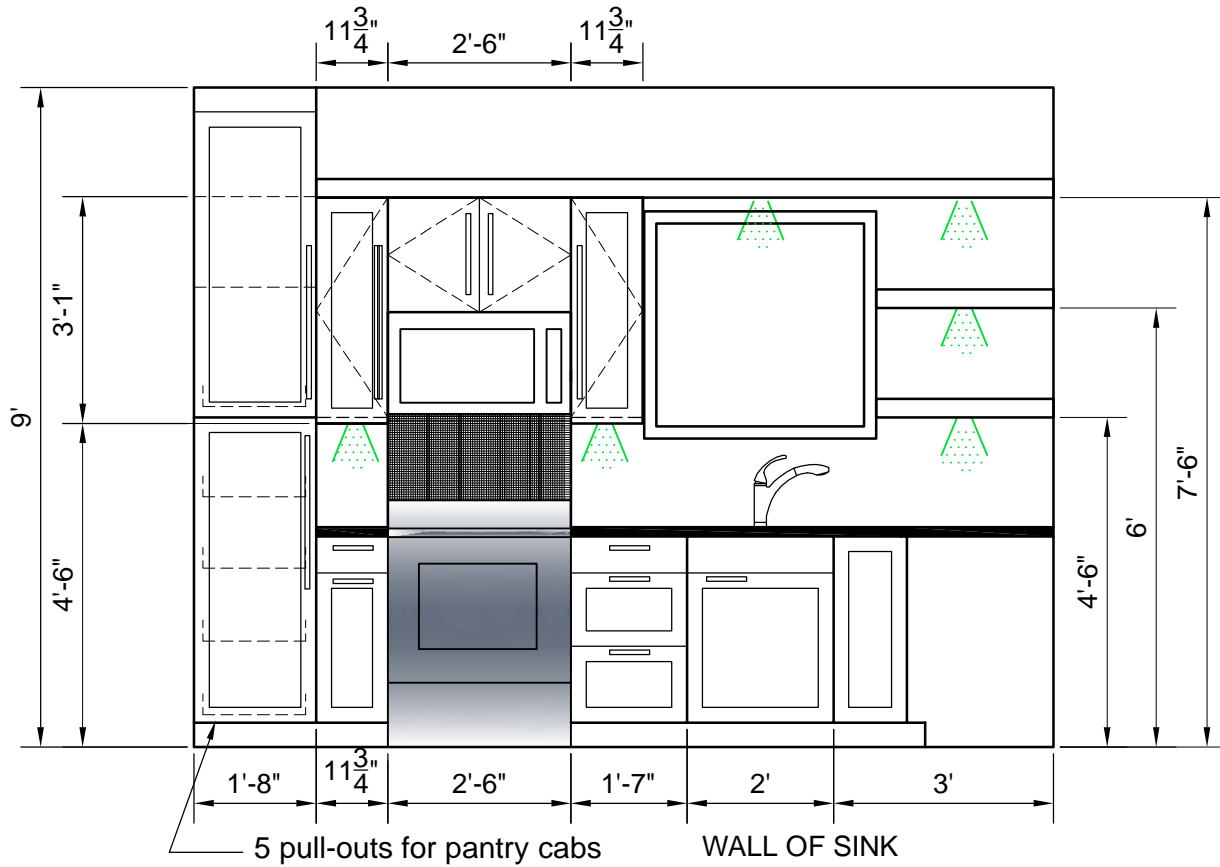

New Kitchen Plan
 Winnipeg, Manitoba

DATE:
 2008

SCALE:
 3/8"=1'-0"

A2

DESK OPTION 1

DESK OPTION 2

Make It Home
 Design / Build Renovation Company
 71 Ferndale Avenue
 Winnipeg, Manitoba, R3H 1T7
 Ph: (204) 290-8113

New Kitchen Plan
 Winnipeg, Manitoba

DATE:
2008

SCALE:
3/8"=1'-0"

A3

WALL OF FRIDGE

ISLAND FROM I/S KITCHEN

ISLAND FROM I/S DINING

Make It Home
 Design / Build Renovation Company
 71 Ferndale Avenue
 Winnipeg, Manitoba, R3H 1T7
 Ph: (204) 290-8113

New Kitchen Plan
 Winnipeg, Manitoba

DATE:
 2008

SCALE:
 3/8"=1'-0"

A4