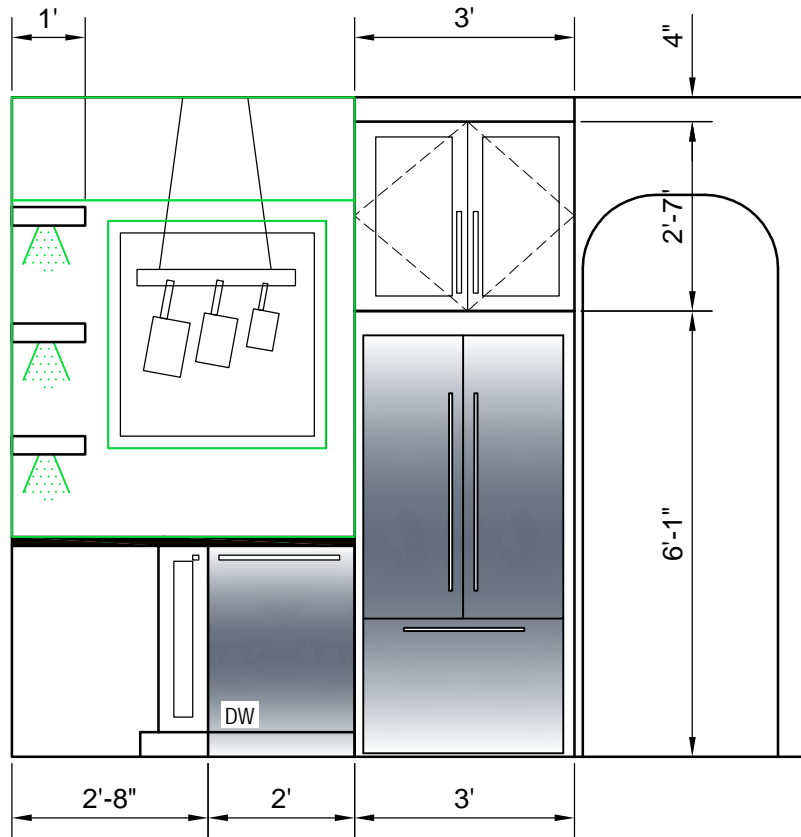

New Kitchen Plan
 Winnipeg, Manitoba

DATE:
 2008

SCALE:
 3/8"=1'-0"

A2

DESK OPTION 1

DESK OPTION 2

Make It Home
 Design / Build Renovation Company
 71 Ferndale Avenue
 Winnipeg, Manitoba, R3H 1T7
 Ph: (204) 290-8113

New Kitchen Plan
 Winnipeg, Manitoba

DATE:
2008

SCALE:
3/8"=1'-0"

A3

WALL OF FRIDGE

ISLAND FROM I/S KITCHEN

ISLAND FROM I/S DINING

Make It Home
 Design / Build Renovation Company
 71 Ferndale Avenue
 Winnipeg, Manitoba, R3H 1T7
 Ph: (204) 290-8113

New Kitchen Plan
 Winnipeg, Manitoba

DATE:
 2008

SCALE:
 3/8"=1'-0"

A4