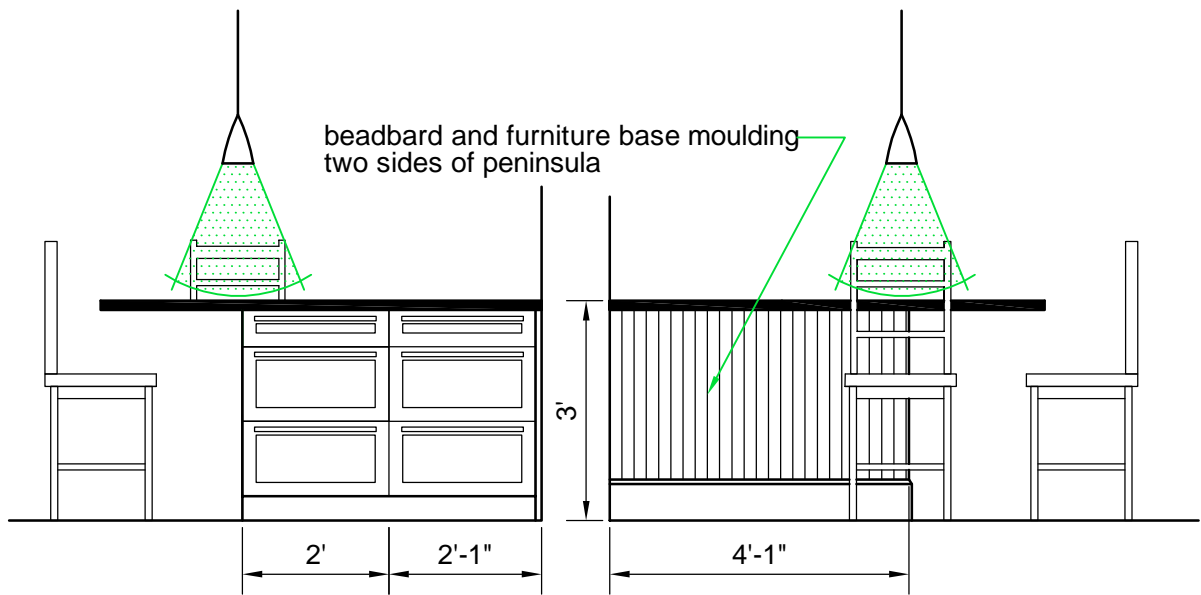

New Kitchen Plan
 Winnipeg, Manitoba

DATE:
2008

SCALE:
3/8"=1'-0"

A3

WALL OF FRIDGE

ISLAND FROM I/S KITCHEN

ISLAND FROM I/S DINING

Make It Home
 Design / Build Renovation Company
 71 Ferndale Avenue
 Winnipeg, Manitoba, R3H 1T7
 Ph: (204) 290-8113

New Kitchen Plan
 Winnipeg, Manitoba

DATE:
 2008

SCALE:
 3/8"=1'-0"

A4