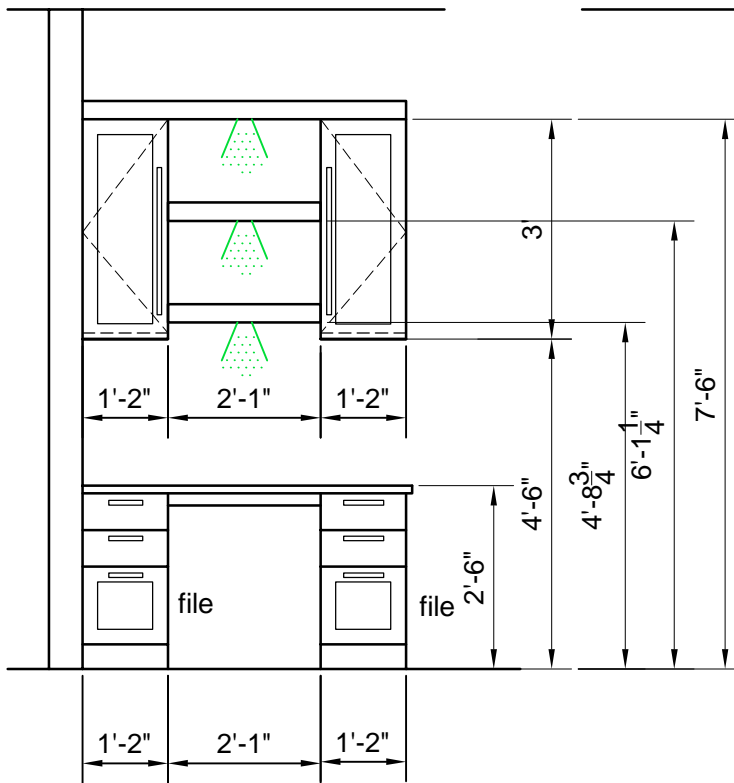

New Kitchen Plan
 Winnipeg, Manitoba

DATE:
 2008

SCALE:
 3/8"=1'-0"

A2

DESK OPTION 1

DESK OPTION 2

Make It Home
 Design / Build Renovation Company
 71 Ferndale Avenue
 Winnipeg, Manitoba, R3H 1T7
 Ph: (204) 290-8113

New Kitchen Plan
 Winnipeg, Manitoba

DATE:
 2008

SCALE:
 3/8"=1'-0"

A4